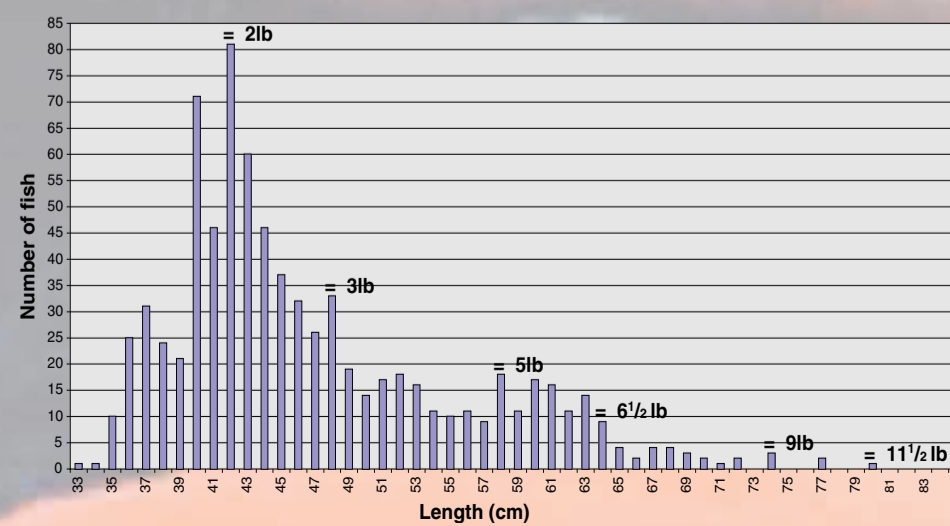

BASS TAGGING AND RECAPTURES

Offshore bass tagging areas and recapture positions

Inshore bass reported recapture positions