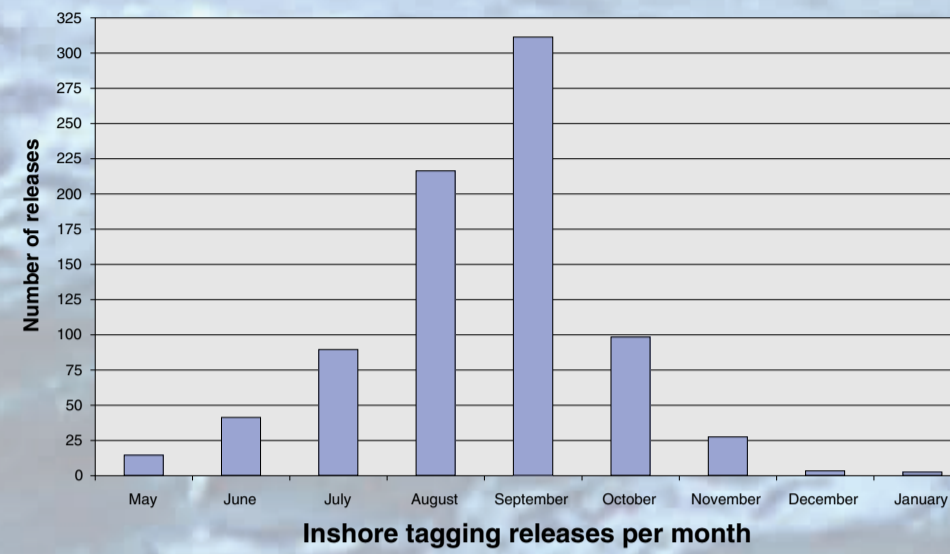

BASS TAGGING AND RECAPTURES

Offshore bass tagging areas and recapture positions

Inshore bass reported recapture positions